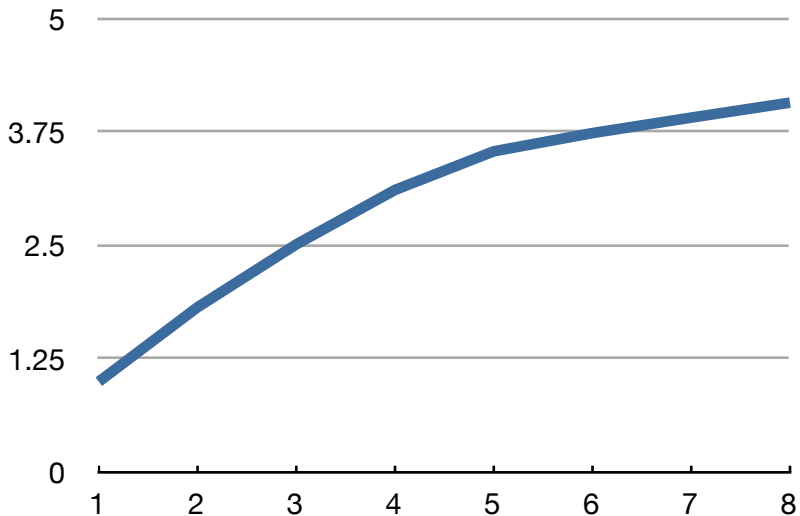

Speedup of FFT3D on 2x Quad-Core 3GHz Xeon

— Relative speedup, size 128x128x128